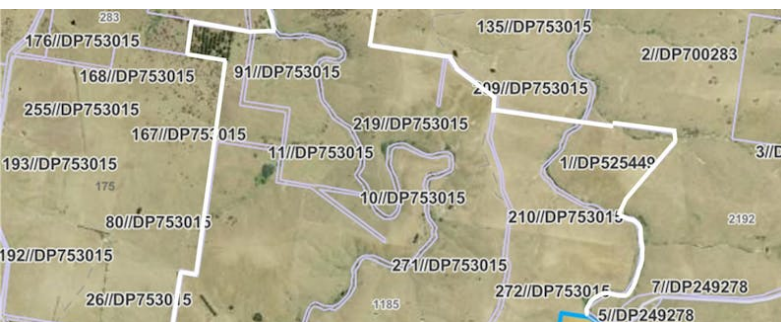

Riverside

Golspie Road, LAGGAN, NSW 2583

Riverside - Lifestyle allotment

9.82 hectares, 24.27 acres

Your own absolute waterfront to the Bolong River. Enjoy peace and harmony when you acquire this piece of paradise.

- * 9.82 Hectares | 24 Acres
- * Two main paddocks and one dam.
- * Lot 7//DP 753015 & Lot 2//DP 249278

*denotes approximately

- Land Area 9.82 hectares

TYPE: Under Contract

INTERNET ID: 300P195236

SALE DETAILS