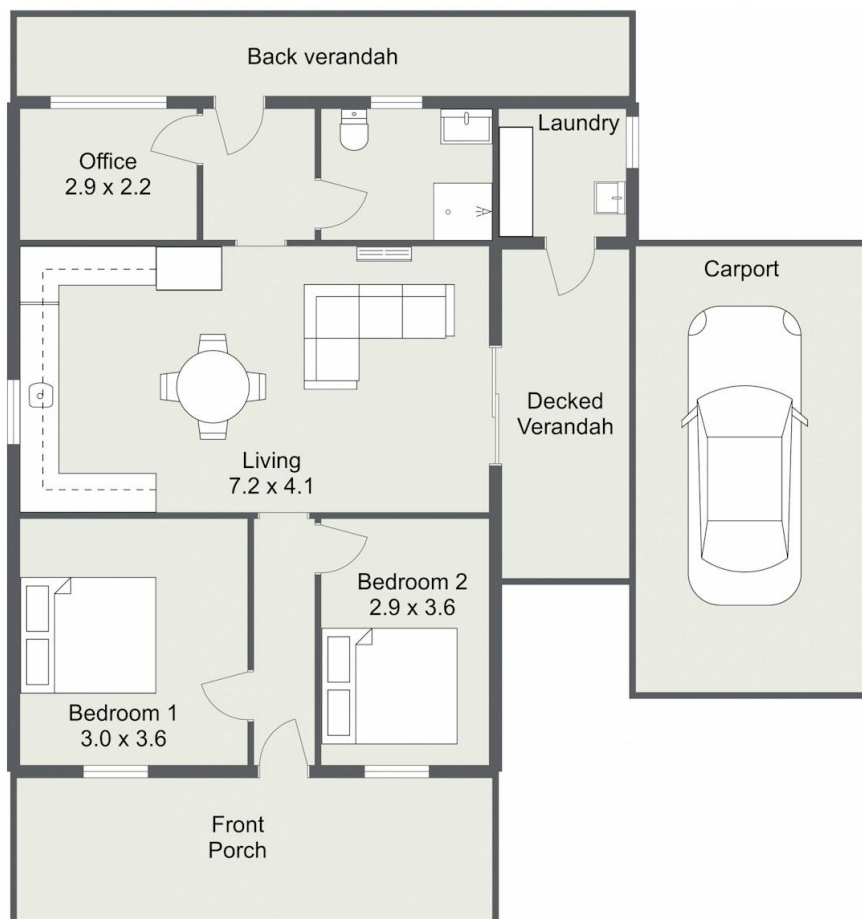

Set on a generous 689m² allotment and already divided by a fence line, the property presents an excellent opportunity for subdivision (subject to council consent), making it an attractive option for investors, developers, or those seeking room to grow.

Inside, the home features two bedrooms plus a versatile office/storage room, complemented by a light-filled open-plan living area with floating floors, split-system air conditioning and electric appliances. The bathroom is conveniently located at the rear of the home, while the external laundry includes built-in storage.

- Land Area 689.00 square metres
- Bedrooms: 2
- Bathrooms: 1
- Single carport

THIS FLOOR PLAN IS FOR ILLUSTRATION PURPOSES ONLY