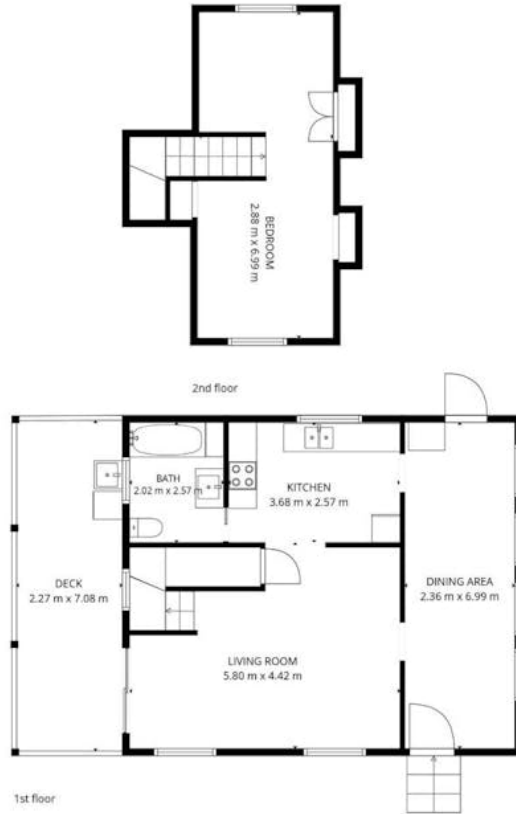

TOTAL: 77 m2
1st floor: 58 m2, 2nd floor: 19 m2
EXCLUDED AREAS: DECK: 16 m2, LOW CEILING: 5 m2, WALLS: 6 m2

Curra
Country