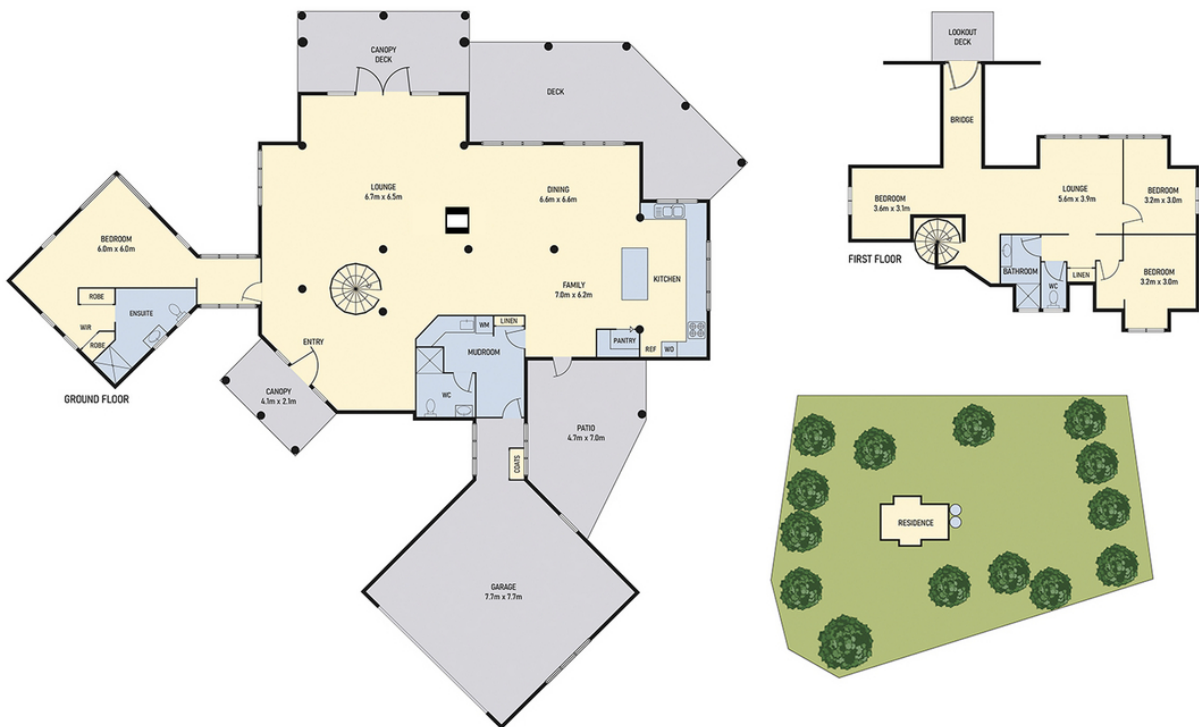

All particulars contained herein whether by measurement or visual representation are for general information only and do not constitute any representation by the vendor or by its agents or representations. No warranty is given either expressly or implied and all interested parties should not rely on the information contained herein.